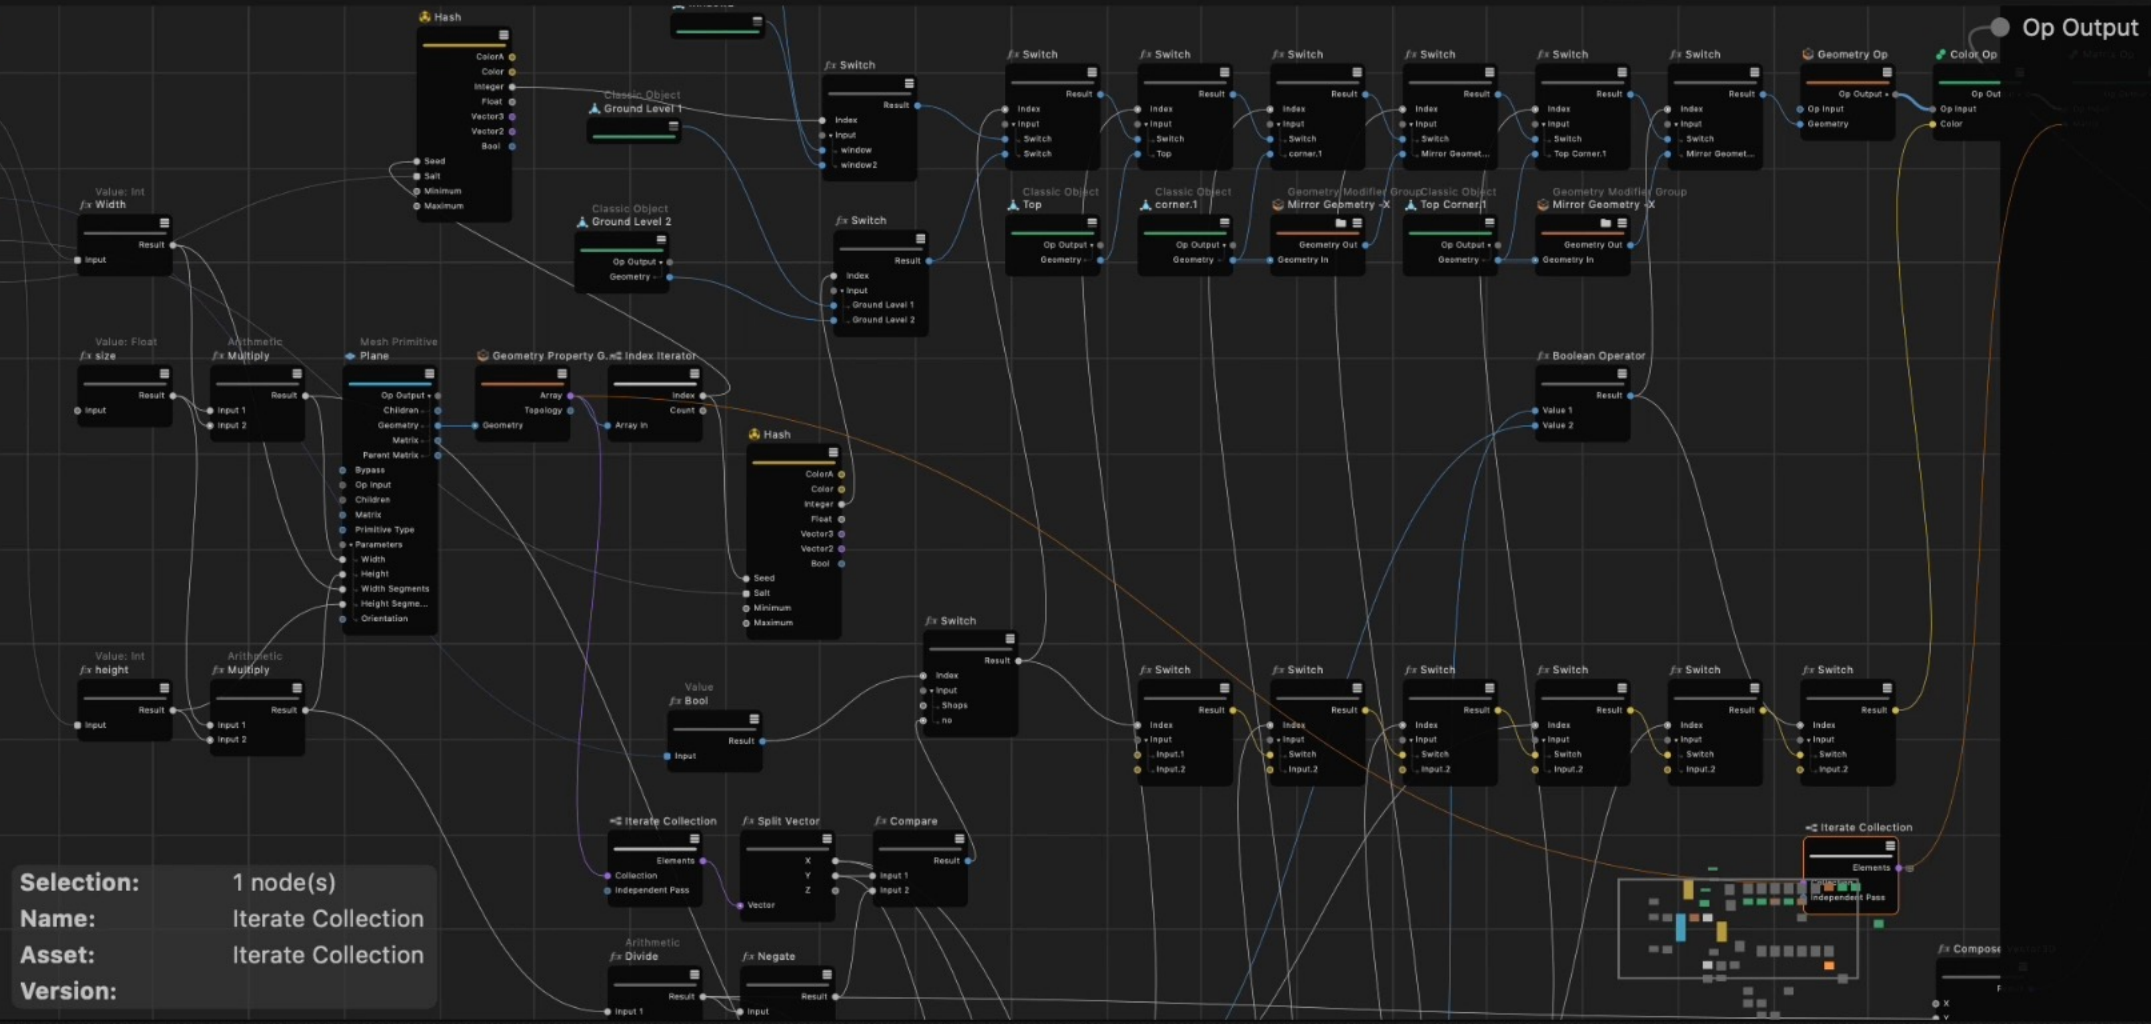

# Capsules

10 0, -50, 0  
11 100, -50, 0  
12 200, -50, 0  
13 300, -50, 0

Grid Spacing: 500 cm

Create Edit View Node Assets Mode

Building Facade

- Bypass
- Op Input
- Width Panels
- Height Panels
- Shops
- Seed Shops
- Seed Windows

**Selection:** 1 node(s)  
**Name:** Iterate Collection  
**Asset:** Iterate Collection  
**Version:**

Navigation and tool icons: back, forward, search, and other utility icons.

20 22 24 26 28 30 32 34 36 38 40 42 44 46 48 50 52 54 56 58 60 62 64 66 68 70 72 74 76 78 80 82 84 86 88 90