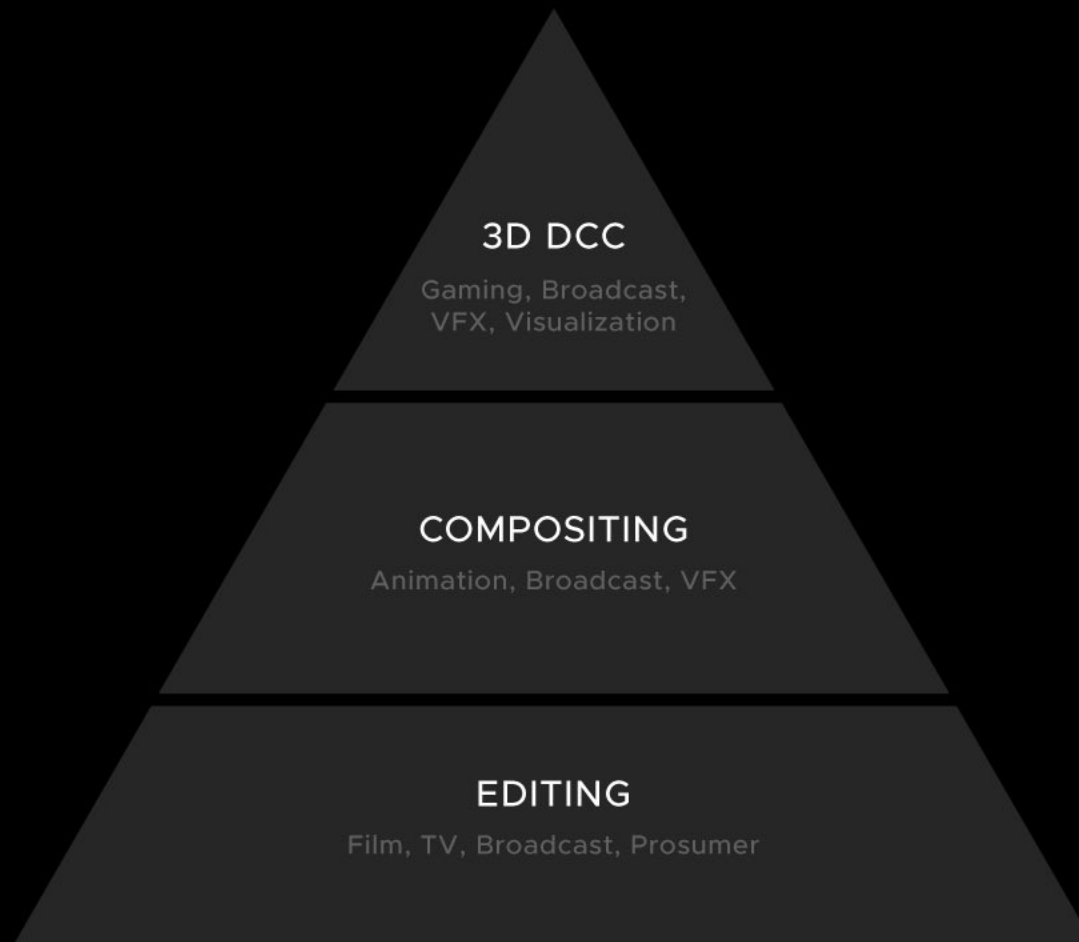

Product Segments

3D DCC

Gaming, Broadcast,
VFX, Visualization

COMPOSITING

Animation, Broadcast, VFX

EDITING

Film, TV, Broadcast, Prosumer